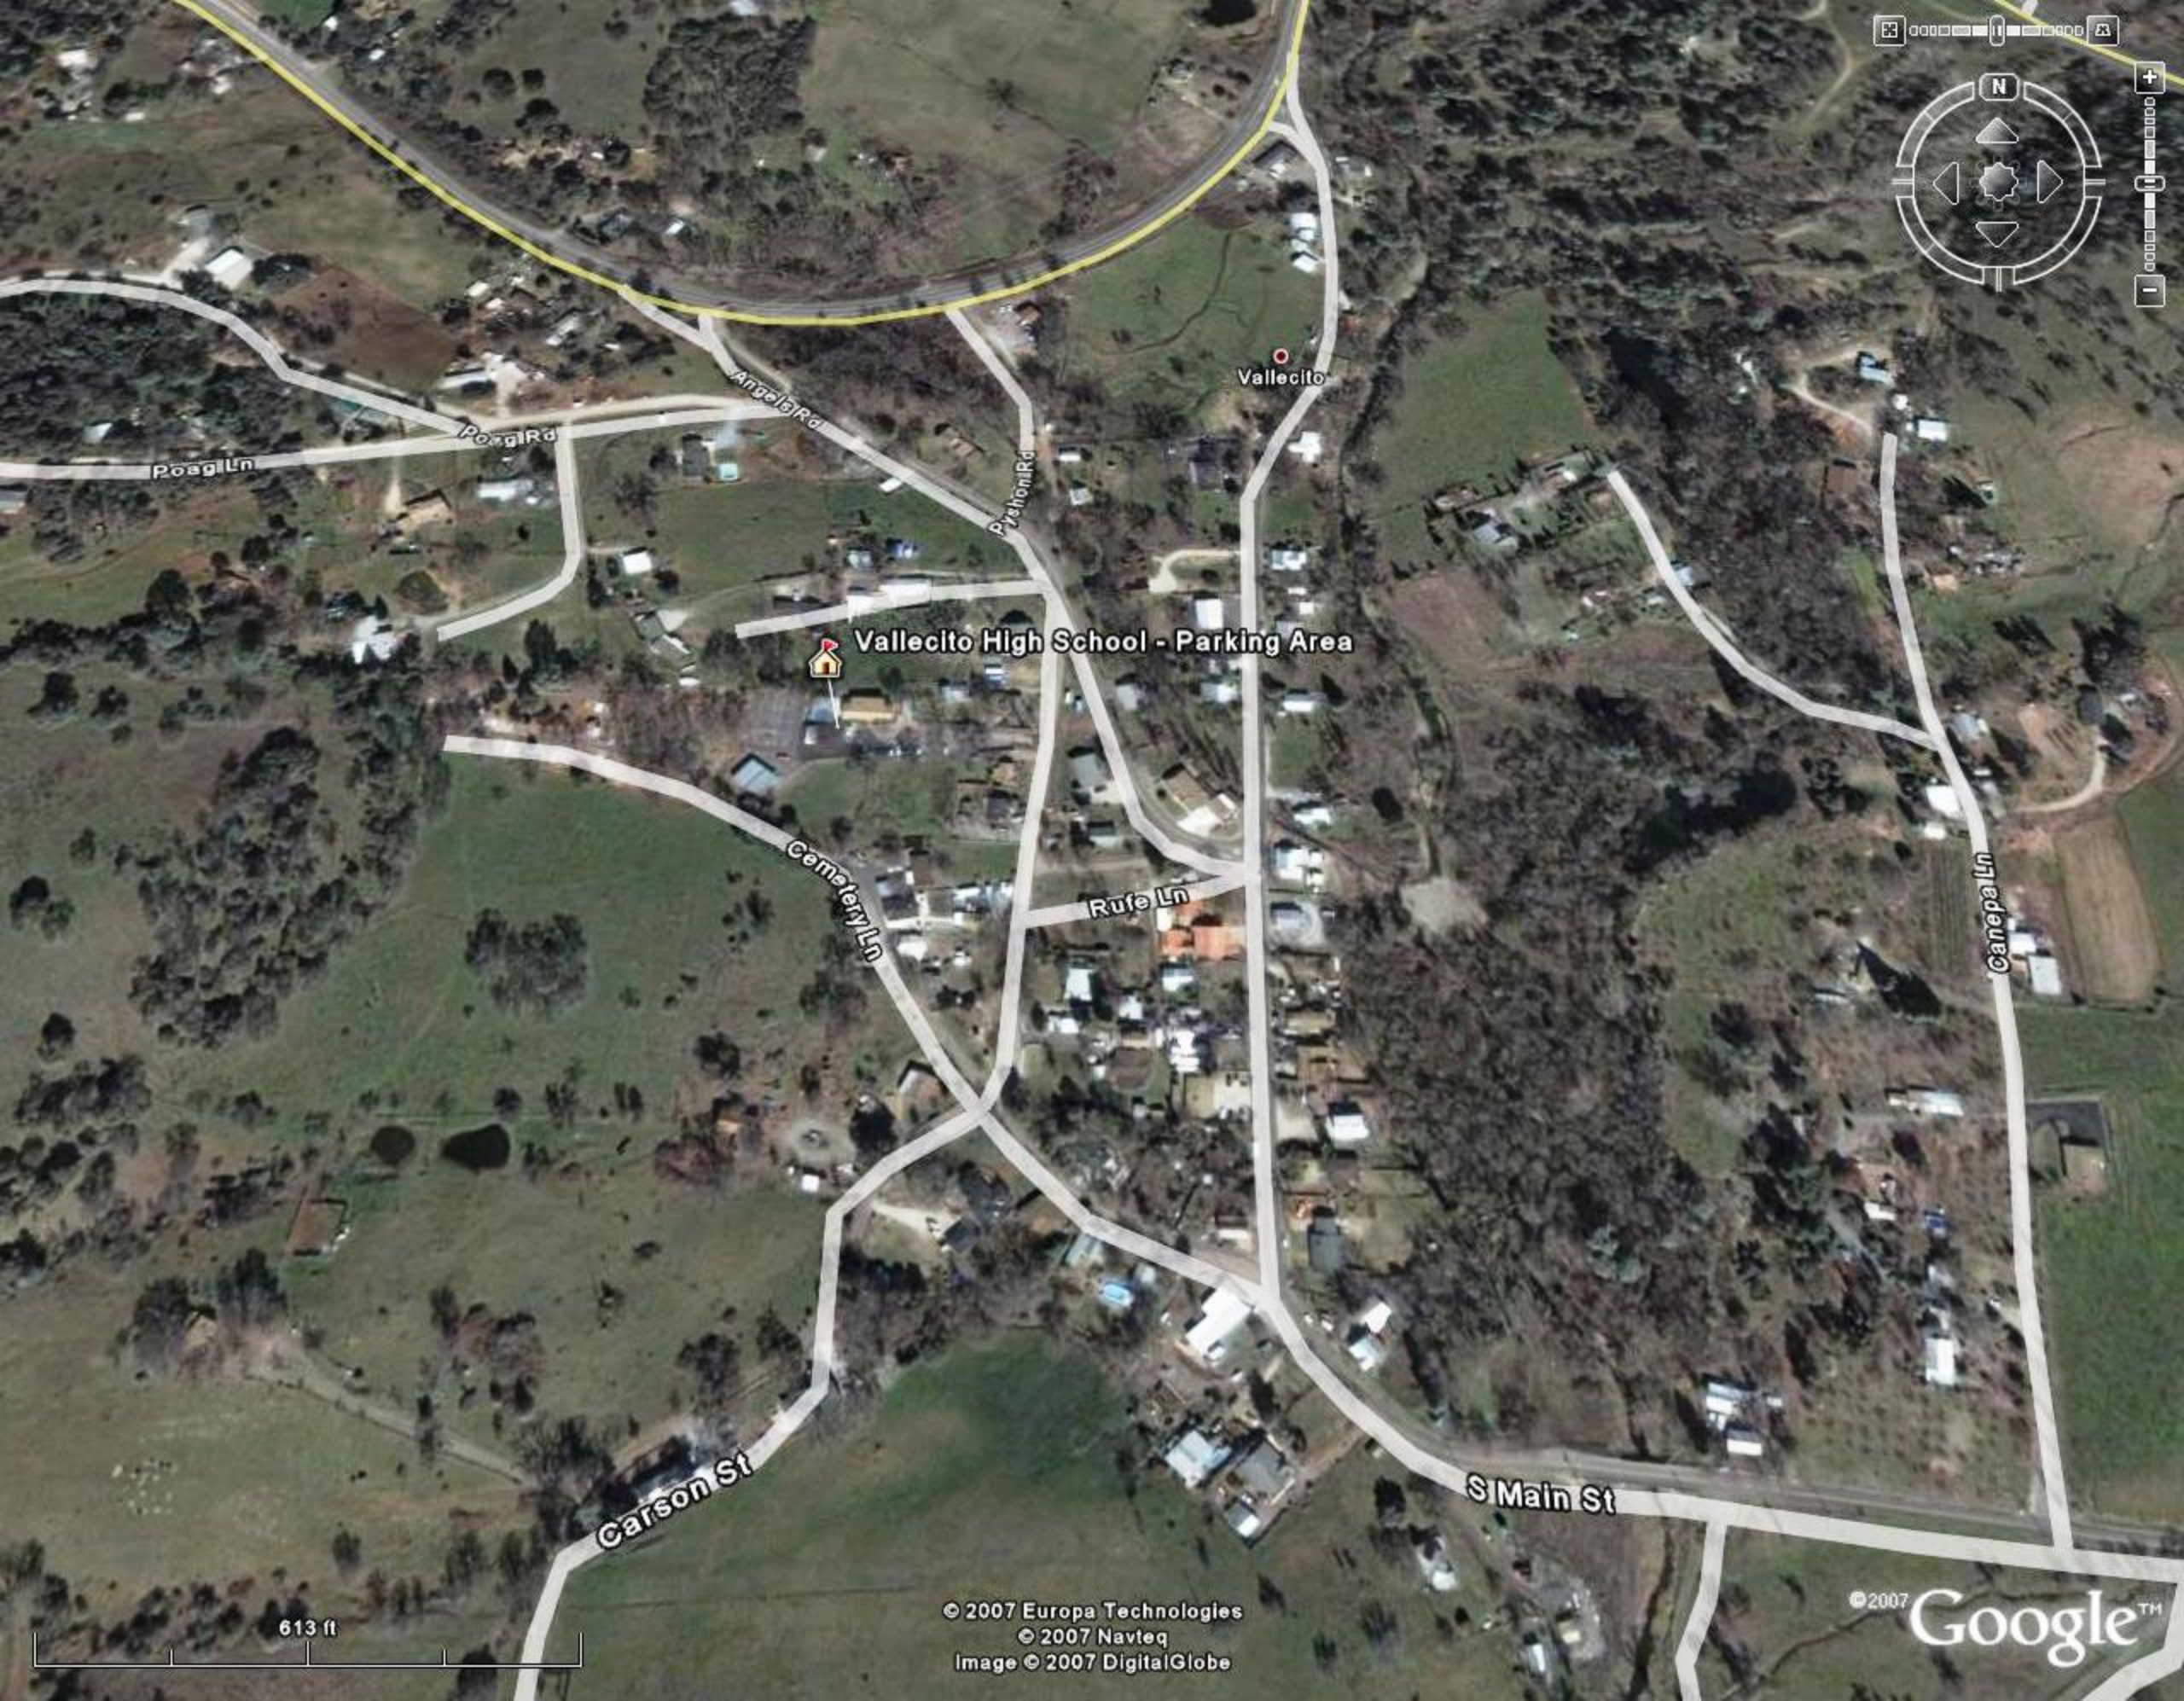

Murphys

Vallecito High School (3670 Church Street)

Angels Camp

Columbia

NW Main St

S Main St

4

49

Canepa Ln

Carson St

S Main St

Old Parrots Ferry Rd

Coyote Creek Rd

1067 ft

© 2007 Europa Technologies
© 2007 Navteq
Image © 2007 DigitalGlobe

© 2007 Google™

Vallecito

Vallecito High School - Parking Area

Poag Ln

Poag Rd

Angelo Rd

Pyshon Rd

Cemetery Ln

Rufe Ln

Canapa Ln

Carson St

S Main St

613 ft

© 2007 Europa Technologies
© 2007 Navteq
Image © 2007 DigitalGlobe

© 2007 Google™